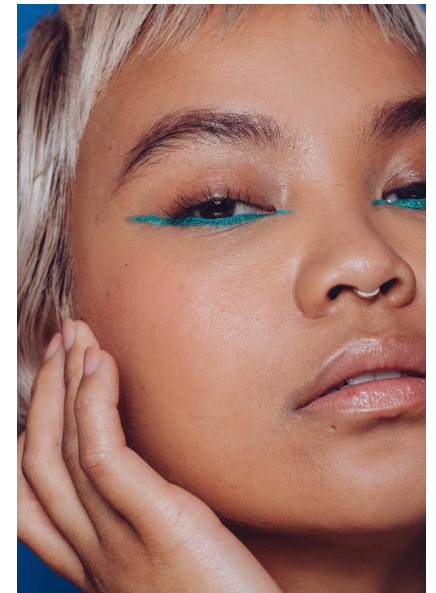

OCEAN

Height 154cm/5'0" Bust 71cm/28" A Waist 61cm/24" Hips 71cm/28" Dress 6
UK Shoe 3 UK Hair Blonde Eyes Brown

BAME
△ AGENCY

BAME Models, Studio 1a, 1 Stapleton Hall Road, London, N4 3QE
Landline: +44 0207 190 9612